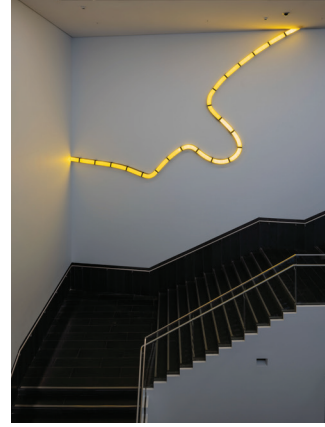

Ayşe Erkmen
Blue Stone, 2019
Rock found in the excavation site during the construction of Arter's building in Dolapdere, 3 laminated glass slabs
Stone; 90 x 175 x 84 cm (approx.)
Glass slabs; 13 x 13 x 220 cm each
*Donated to the Arter Collection by the artist.
Photo: Murat Germen